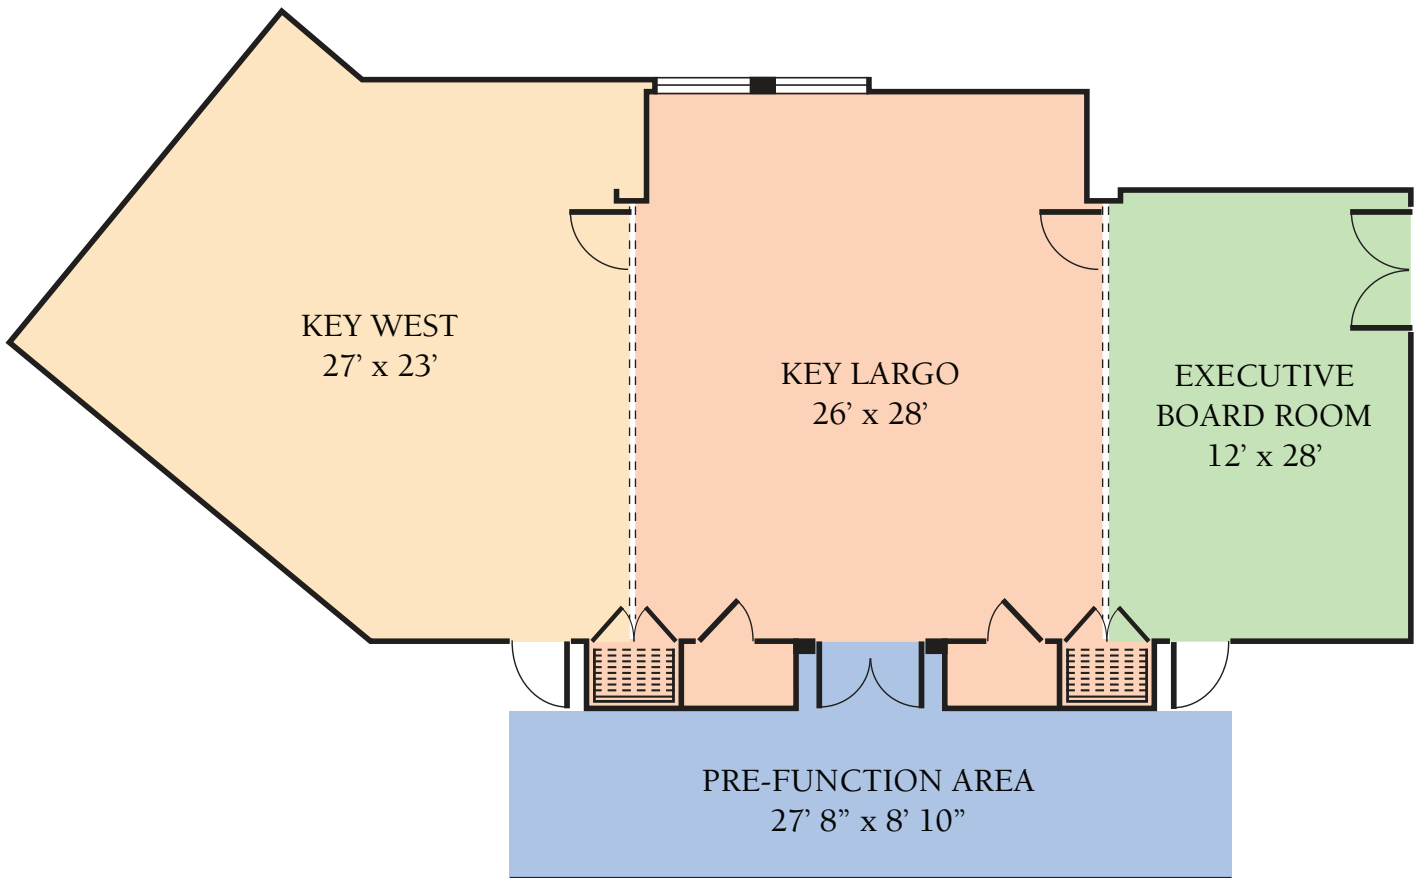

MEETING ROOM SPECIFICATIONS

MEETING ROOM	ROOM SIZE (L x W)	SQUARE FEET	THEATRE	CLASS ROOM	BANQUET	RECEPTION	U-SHAPE
KEY WEST & KEY LARGO	53' X 26'	1,349	80	60	61	65	26
KEY WEST	27' X 23'	621	35	30	26	30	12
KEY LARGO	26' X 28'	728	45	30	35	35	14
EXECUTIVE BOARD ROOM	12' X 18'	336	N/A	N/A	N/A	10	N/A